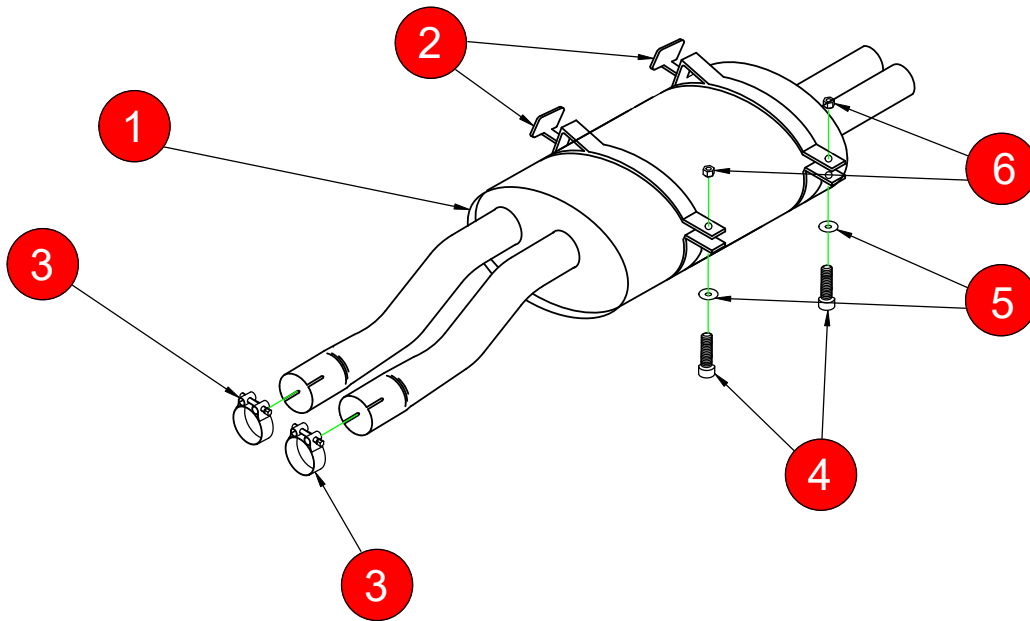

| | | | |
|-------|-------------------------------------------|----------|------------------------------|
| CAR | BMW 325 E30 | PART NO. | SBMB002 |
| YEAR | 1985-1988 | FIT KITS | 080FK |
| NOTES | Where not supplied use original fittings. | FEATURES | Pipe diameter:- 44.5mm/1.75" |

| NO. | PART NO. | DESCRIPTION | QTY |
|---------|------------|--------------------|-----|
| 1 | 191BM20 | Rear Silencer | 1 |
| 2 | 416BM | Silencer Strap | 2 |
| Fit Kit | | | |
| 3 | Z016.10003 | 47-51mm Clamp | 2 |
| 4 | Z017.10050 | M8 x 35mm Hex Bolt | 2 |
| 5 | Z017.10831 | M8 Washer | 2 |
| 6 | Z017.10063 | M8 Nut | 2 |